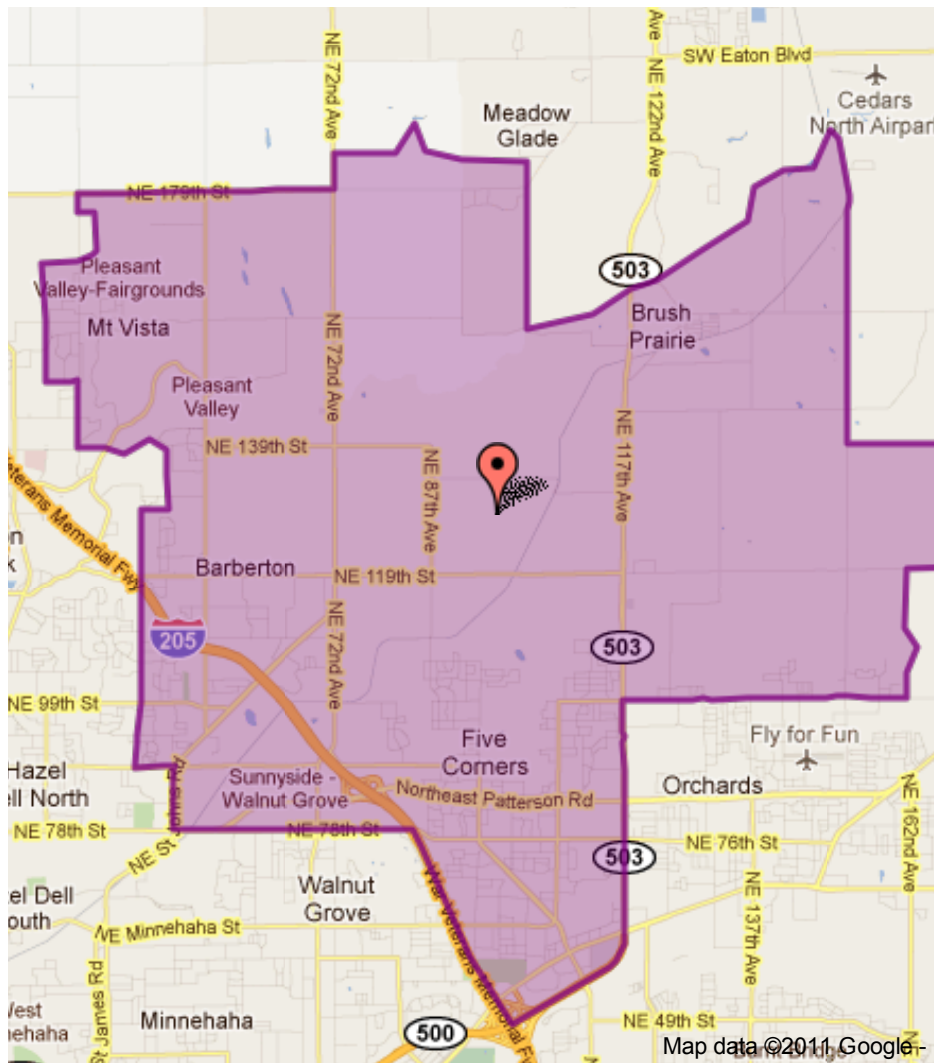

District 6 Washington Little League

[Links](#)

[News](#)

[Contact Us](#)

League districts each containing varying numbers of players. District All-Star champions are invited to play in the All-Star game. For more information can be found at [http://www.district6ll.org](#)

[Home](#) ▶ [Boundary Maps](#) ▶ [Glenwood](#)

Boundary Map

Find My League

Address:

City:

State:

Zip:

Menu

User Login

Username

Map data ©2011 Google